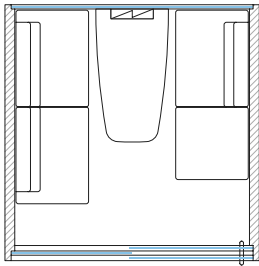

GROUPSPACE M

*Net price without discount

Modular sofa set	32 560
Compact table 1100	6 545