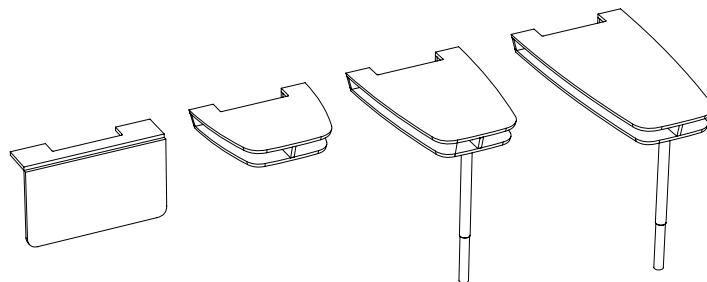

COMPACT TABLES

Folding table 700x560	Compact table 600x500	Compact table 600x800	Compact table 600x1100
3 905	3 795	4 345	6 545