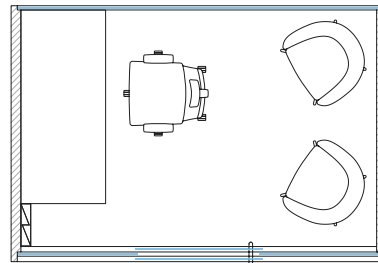

Office chair	*4 235
Lounge chair, 2 pcs	*8 910
Height adjustable desk 1600	10 395