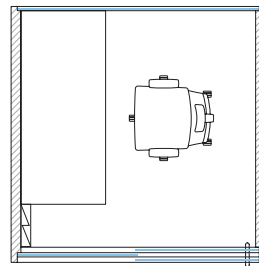

GROUPSPACE M

*Net price without discount

Modular sofa set	32 560
Compact table 1100	6 545

Visitor chair A, 4pcs	12 980
Conference table 1300	9 570

Barstool A, 4 pcs	*11 000
Compact table 1100	6 545

Office chair	4 235
Height adjustable desk 1600	10 395