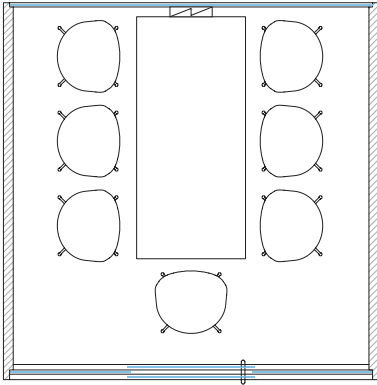

GROUPSPACE XL

*Net price without discount

Visitor chair A, 7 pcs	*22 715
Conference table 2000	13 530