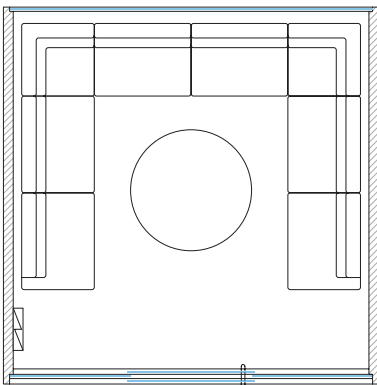

Modular sofa set	65 230
Round table 1000	4 180