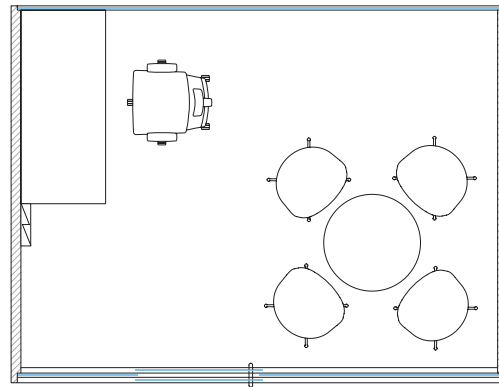

GROUPSPACE L

Outer dimensions	W310 / D210 / H240 cm
Inner dimensions	W300 / D200 / H220 cm
Capacity	6 persons

GROUPSPACE M

Outer dimensions	W210 / D210 / H240 cm
Inner dimensions	W200 / D200 / H220 cm
Capacity	4 persons

Lounge chair, 7 pcs	*31 570
Round table 1000	4 180

Lounge chair, 2 pcs	*9 020
Office chair	*4 235
Height adjustable desk 1600	10 395

Modular sofa set	65 230
Round table 1000	4 180

*Net price without discount