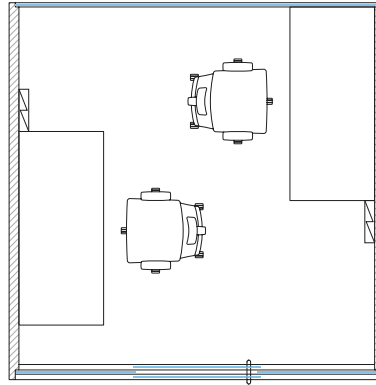

Office chair, 2 pcs	* 8470
Height adjustable desk 1600, 2 pcs	20 790