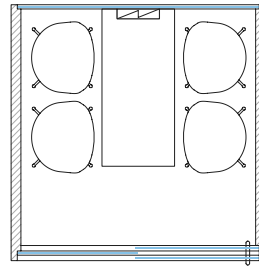

Visitor chair A, 4pcs	12 980
Conference table 1300	9 570