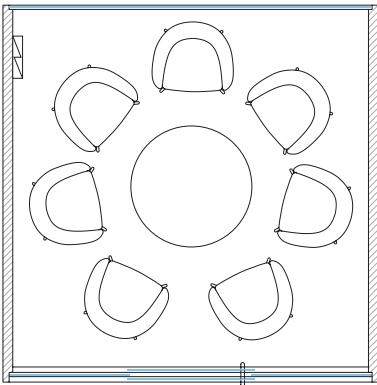

Lounge chair, 4pcs	*18 040
Round table 1000	4 180

GROUPSPACE XL

*Net price without discount

Visitor chair A, 7 pcs	*22 715
Conference table 2000	13 530

Office chair, 2 pcs	* 8470
Height adjustable desk 1600, 2 pcs	20 790