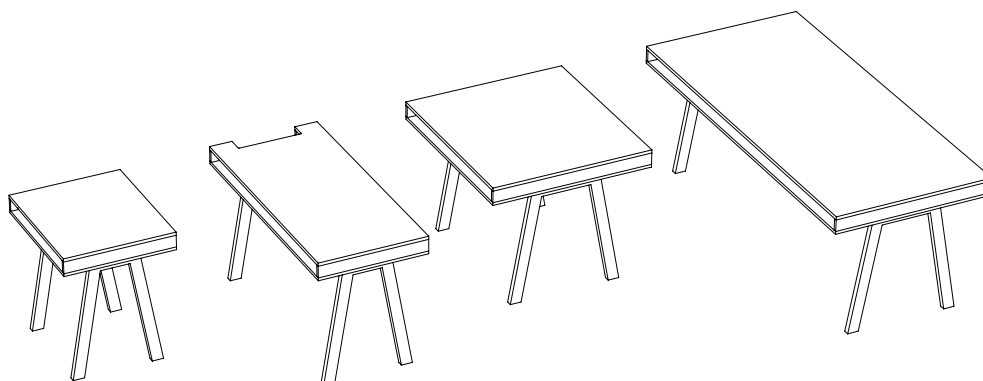

CONFERENCE TABLES

Conference table 600x700	Conference table 600x1300	Conference table 900x1000	Conference table 900x2000
6 490	9 570	8 470	13 530