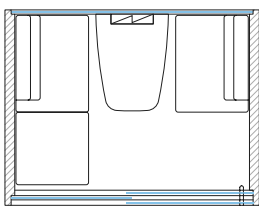

GROUPSPACE M3

Modular sofa set

23 045

Compact table 800

4 345