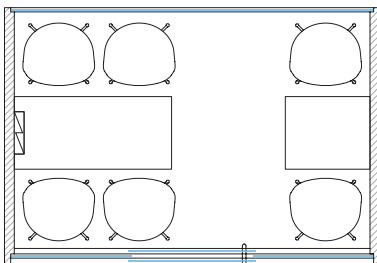

Visitor chair A, 6pcs	*19 470
Conference table 1300	9 570
Conference table 700	6 490