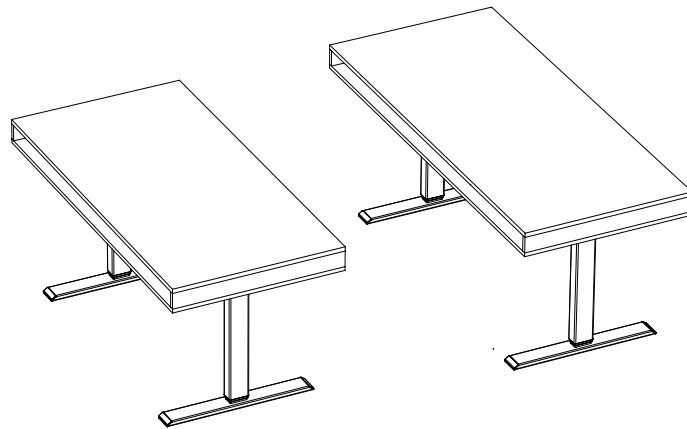

ROUND TABLES

Round table 600	Round table 800	Round table 1000
3 300	3 740	4 180

ARC TABLE

Arc table 400x1930

6 105

DESKS

Height adjustable desk 700x1400

9 790

Height adjustable desk 700x1600

10 395

VISITOR CHAIRS

*Net price without discount

Visitor chair A	Visitor chair B
*3 245	*4 180

OFFICE CHAIR

LOUNGE CHAIR

Office chair	Lounge chair
*4 235	*4 510