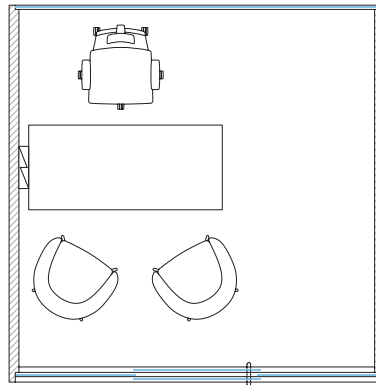

Lounge chair, 2 pcs	*9 020
Office chair	*4 235
Height adjustable desk 1600	10 395