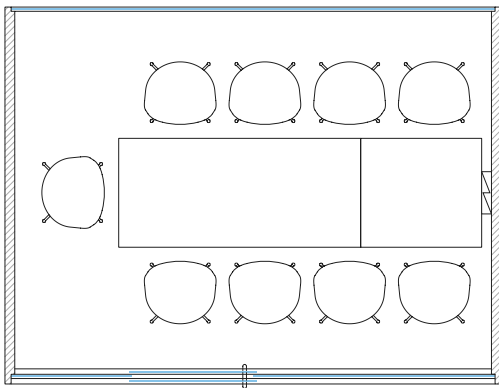

GROUPSPACE L

Outer dimensions	W310 / D210 / H240 cm
Inner dimensions	W300 / D200 / H220 cm
Capacity	6 persons

GROUPSPACE M

Outer dimensions	W210 / D210 / H240 cm
Inner dimensions	W200 / D200 / H220 cm
Capacity	4 persons

GROUPSPACE M3

Outer dimensions	W210 / D160 / H240 cm
Inner dimensions	W200 / D150 / H220 cm
Capacity	4 persons

GROUPSPACE S

Outer dimensions	W210 / D110 / H240 cm
Inner dimensions	W200 / D100 / H220 cm
Capacity	2 persons

Lounge chair, 7 pcs	*31 570
Round table 1000	4 180

Lounge chair, 2 pcs	*9 020
Office chair	*4 235
Height adjustable desk 1600	10 395

Modular sofa set	65 230
Round table 1000	4 180

*Net price without discount