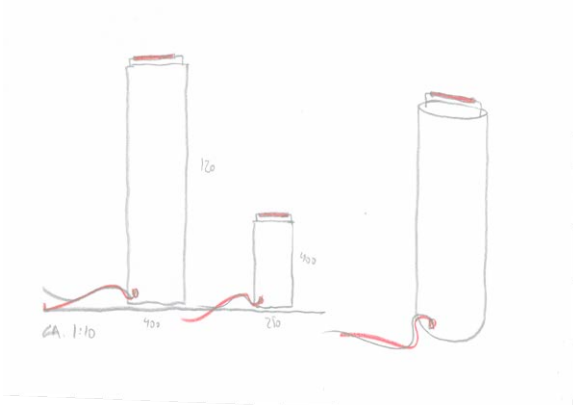

MOON sketch
Lars Vejen