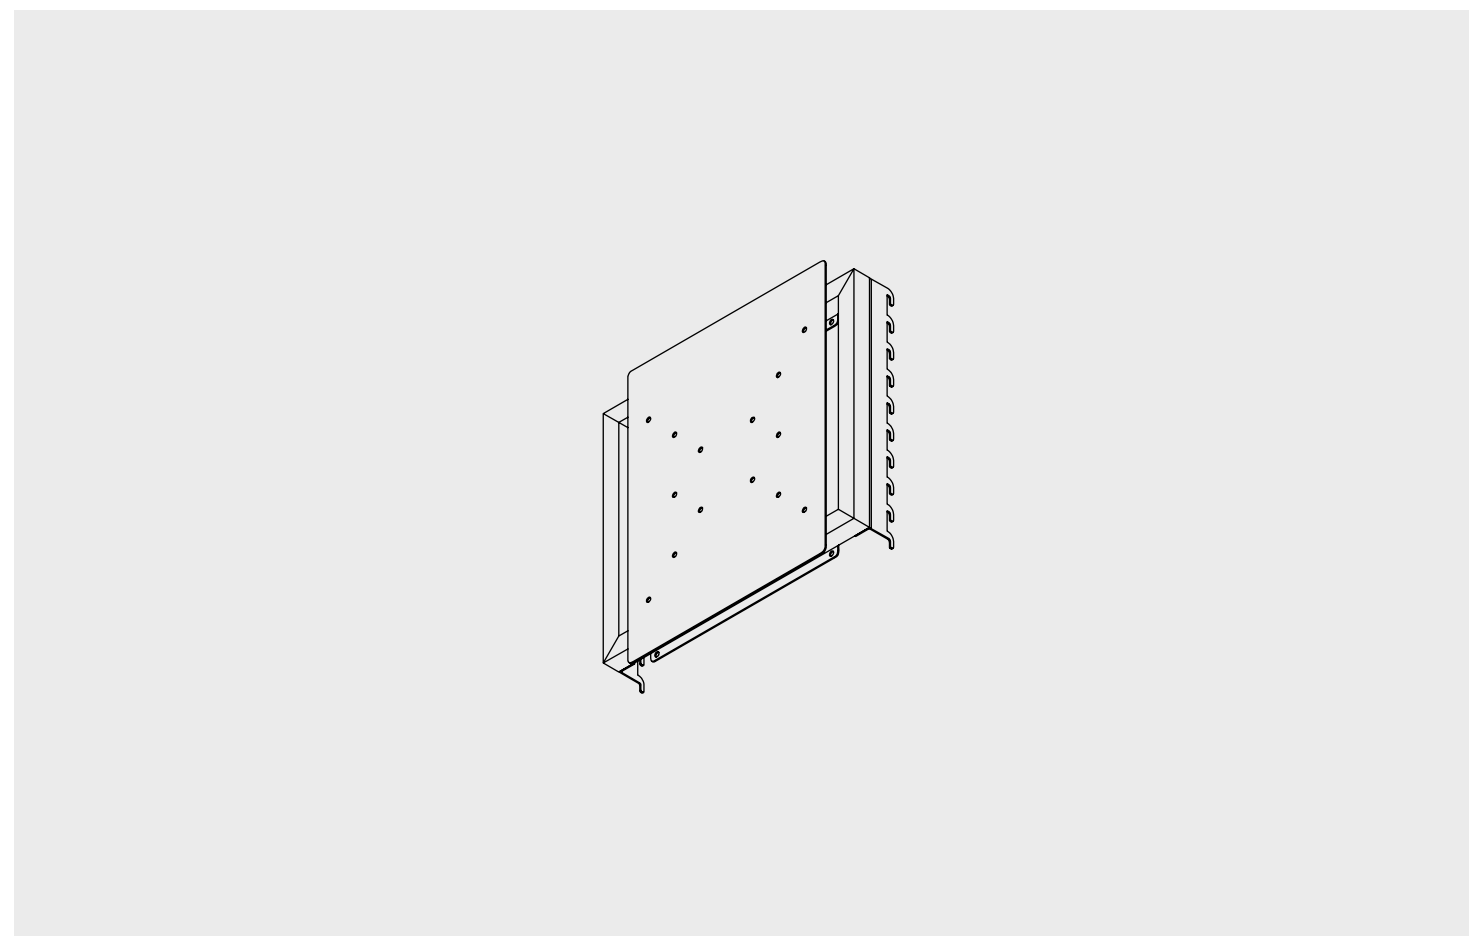

Dimensions	[mm]	[inch]
Width	100	3.94
Depth	-	-
Height	103	4.06

Phone holder

Available colors

Dimensions	[mm]	[inch]
Width	63	2.48
Depth	-	-
Height	136	5.35

Wall hook

Available colors

Dimensions	[mm]	[inch]
Width	24	0.94
Depth	-	-
Height	67	2.64

Magnet

Available colors

Dimensions	[mm]	[inch]
Width	40	1.57
Depth	-	-
Height	9	0.35

Central TV hanger

VEESA 100x100/200x200/200x100/300x300 standards

Available colors

Dimensions	[mm]	[inch]
Width	380	14.96
Depth	28	1.10
Height	486	19.13
Weight	[kg]	[lbs]
Weight	-	-
Max. load	50	110.23

One profile TV hanger

VEESA 100x100/200x200/200x100/300x300 standards

Available colors

Dimensions	[mm]	[inch]
Width	987.5	38.88
Depth	80.3	3.16
Height	486	19.13
Weight	[kg]	[lbs]
Weight	-	-
Max. load	50	110.23