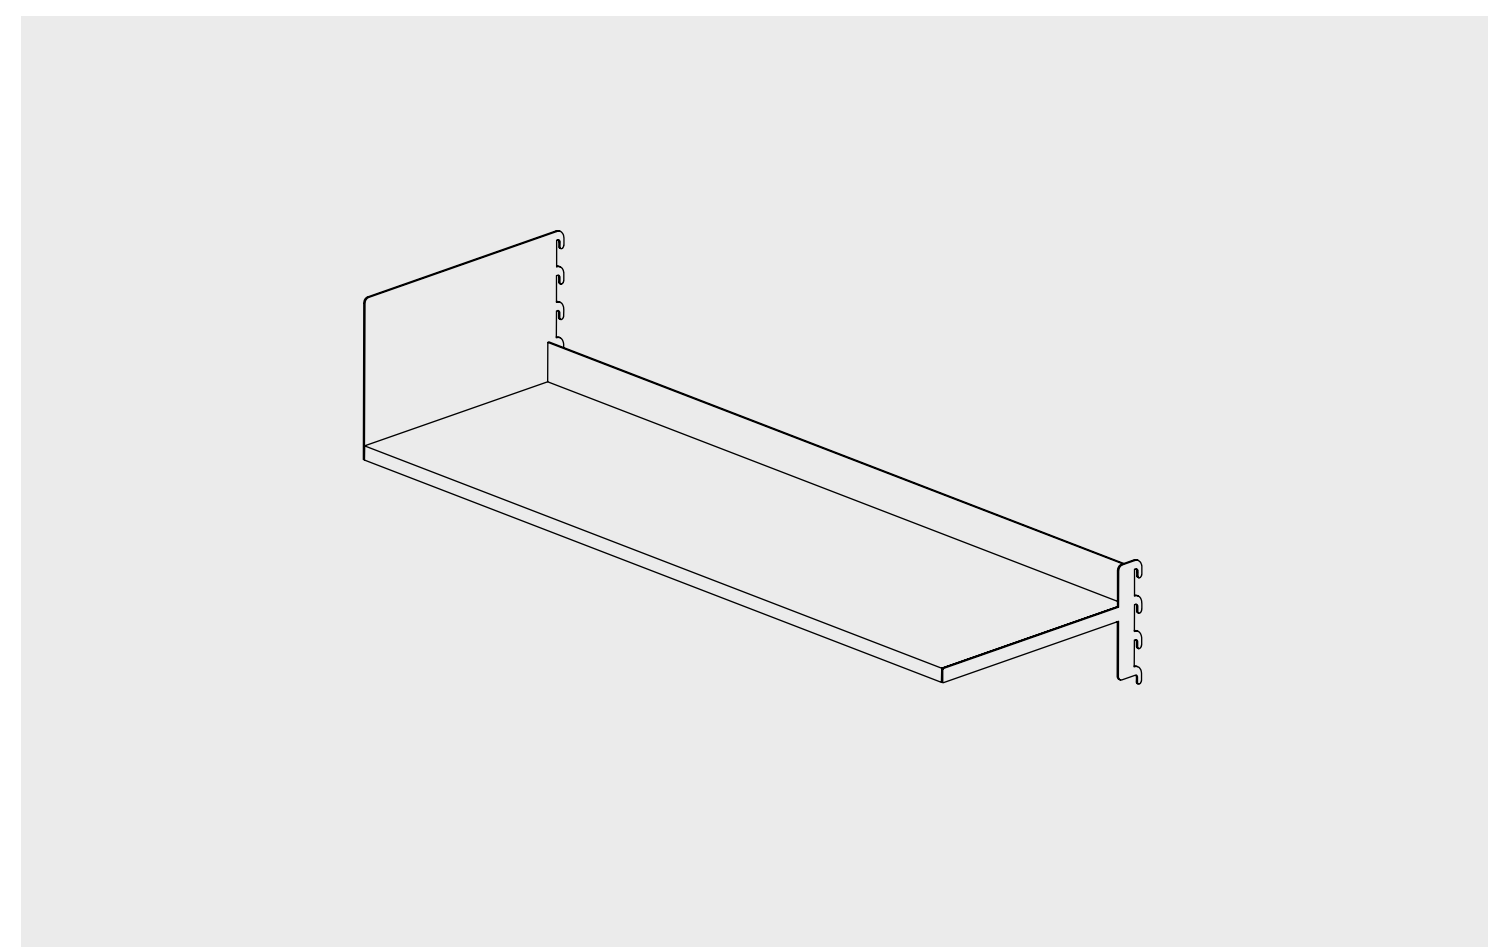

Available colors

Dimensions	[mm]	[inch]
Width	987.4	38.87
Depth	326	12.83
Height	281	11.06
Weight	[kg]	[lbs]
Weight	6	13.22
Max. load	10	22.04

Deep shelf with left bookend