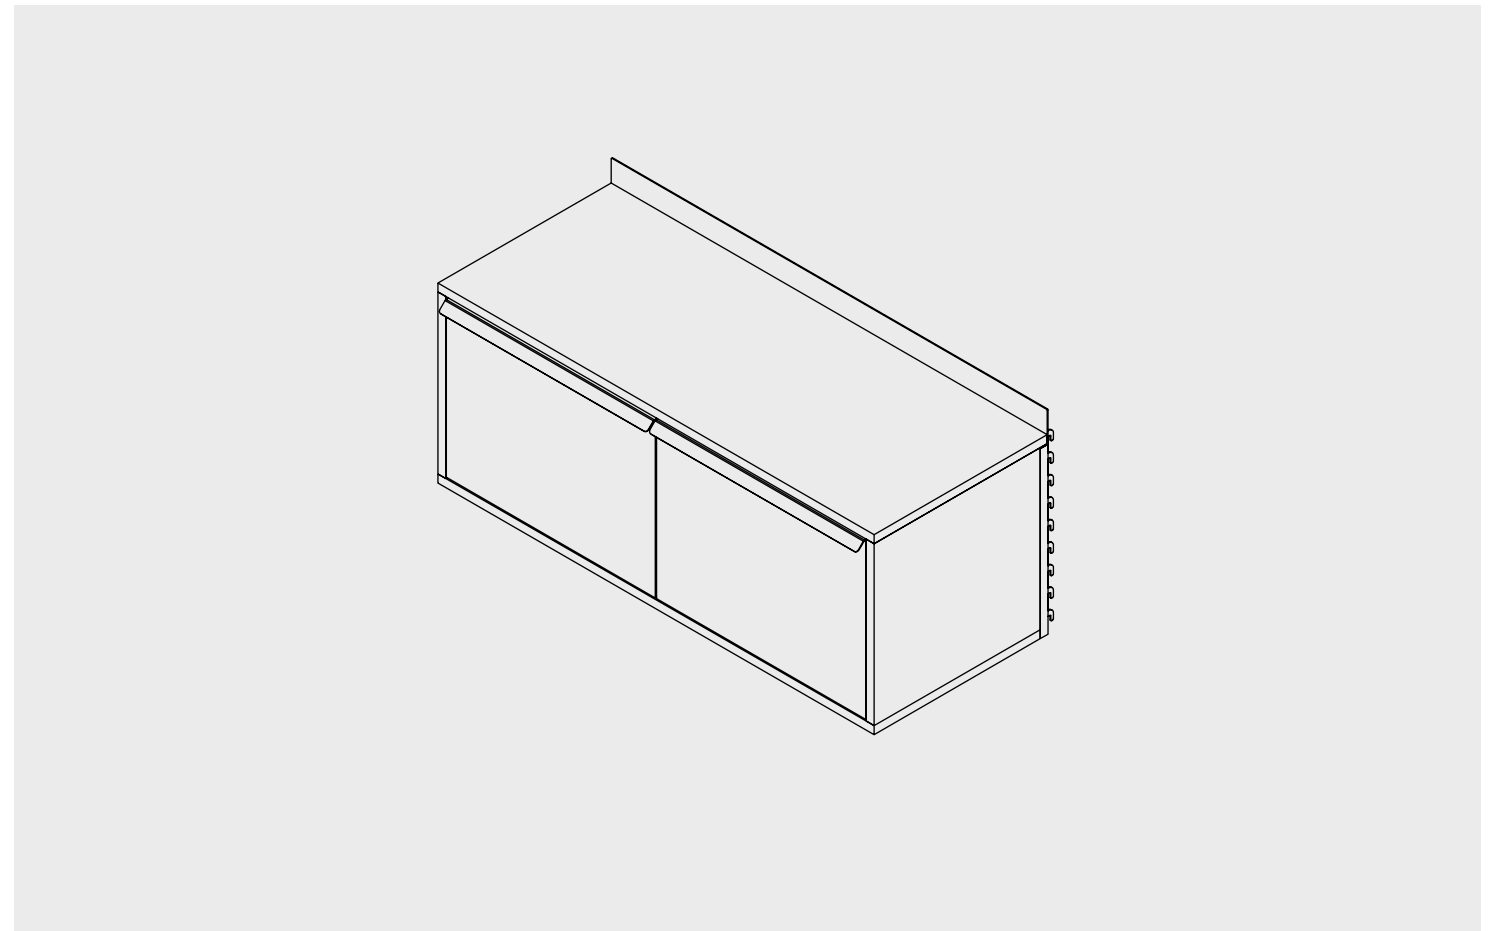

Deep drawer cabinet

Available colors

Dimensions	[mm]	[inch]
Width	1007	39.65
Depth	402	15.83
Height	450	17.72
Weight	[kg]	[lbs]
Weight	34	74.94
Max. load	20	44.08

Sliding door cabinet

Available colors

Dimensions	[mm]	[inch]
Width	1007	39.65
Depth	402	15.83
Height	450	17.72
Weight	[kg]	[lbs]
Weight	21	48.28
Max. load	20	44.08