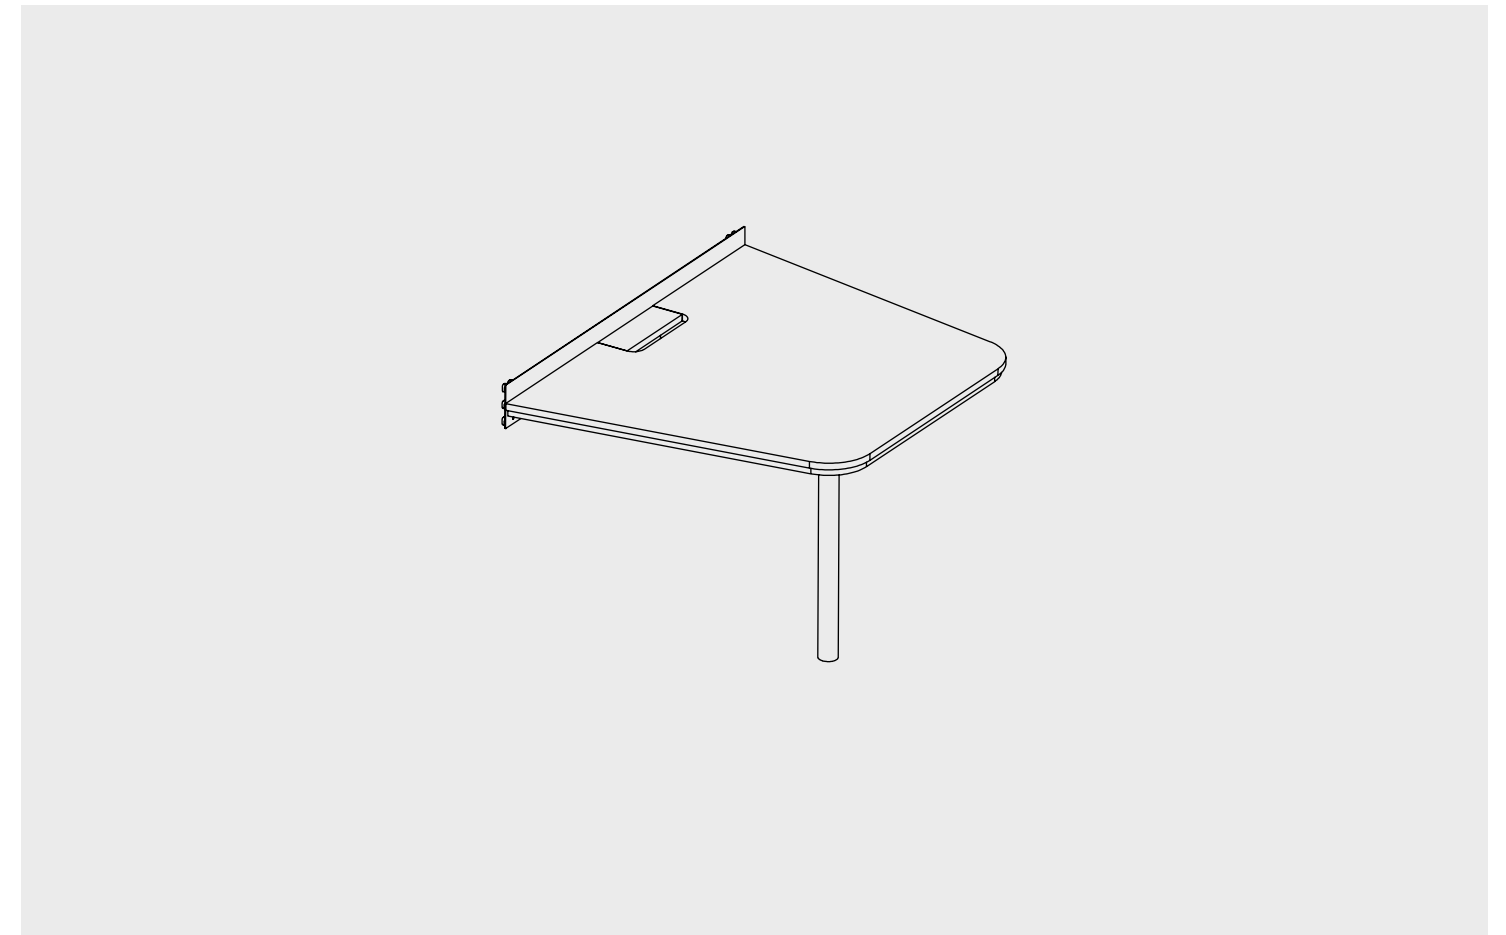

Low table for 2-3 people