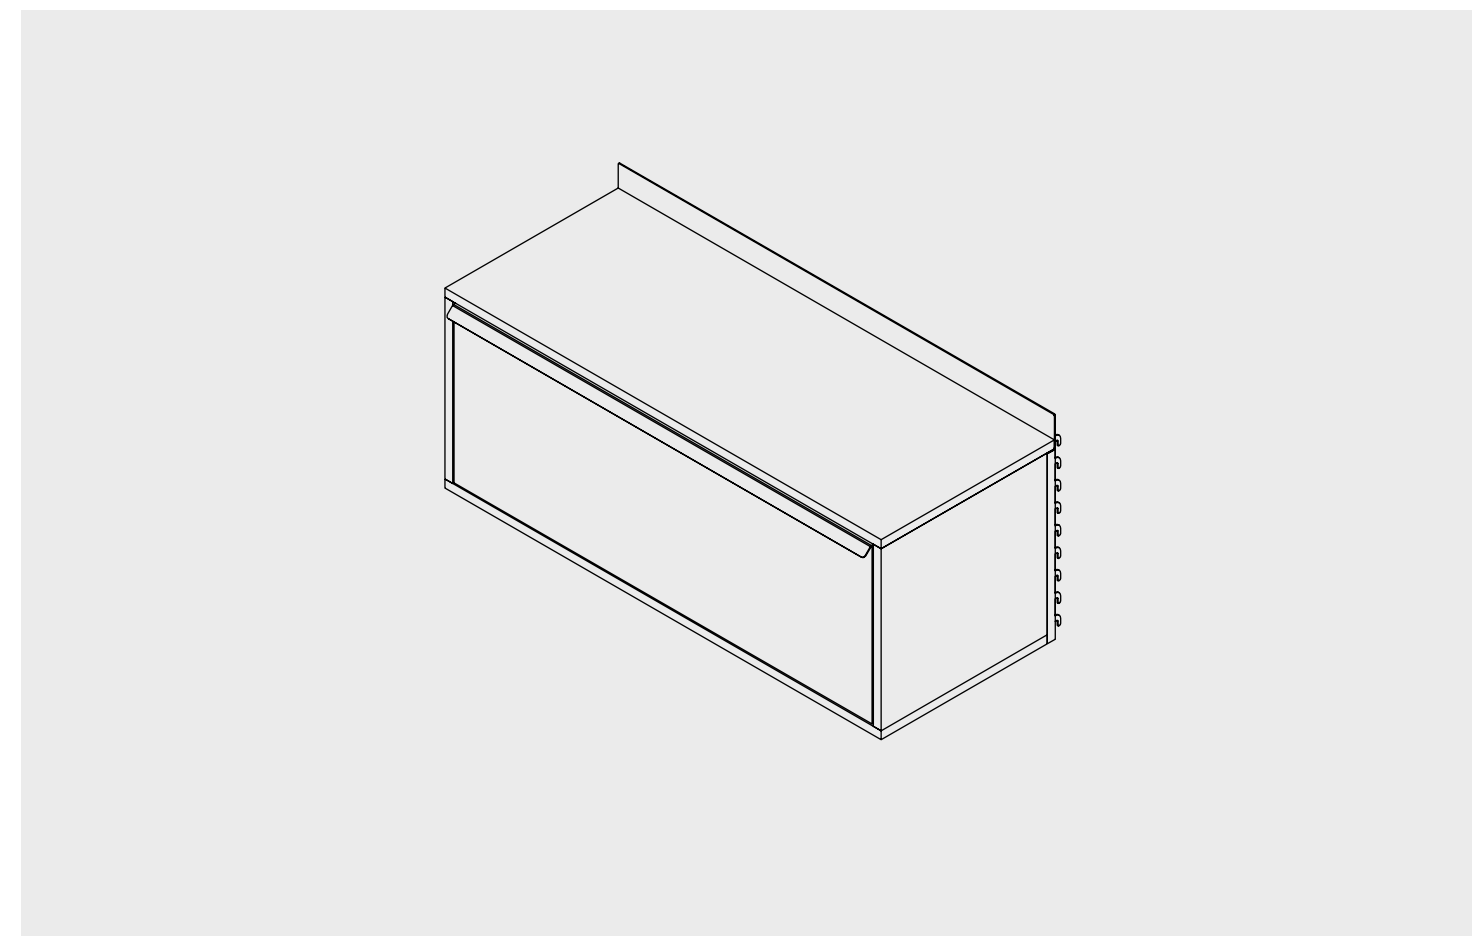

Dimensions	[mm]	[inch]
Width	1007	39.65
Depth	402	15.83
Height	450	17.72
Weight	[kg]	[lbs]
Weight	23.5	51.79
Max. load	20	44.08

Two-drawer cabinet

Available colors

Dimensions	[mm]	[inch]
Width	1007	39.65
Depth	402	15.83
Height	450	17.72
Weight	[kg]	[lbs]
Weight	38.5	62.81
Max. load	20	44.08