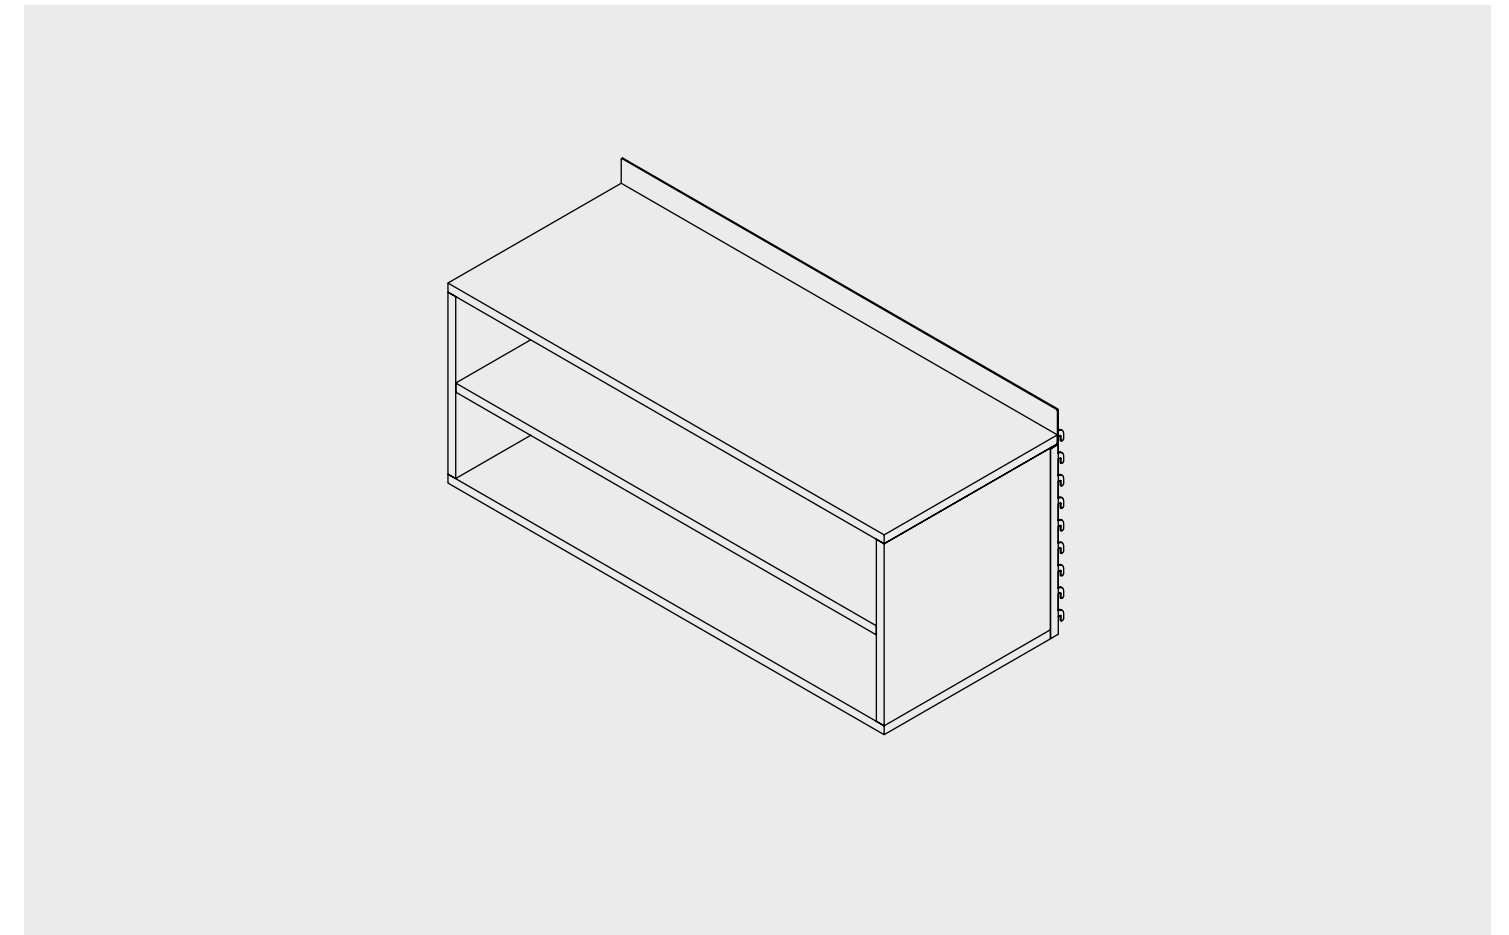

Open shelf cabinet