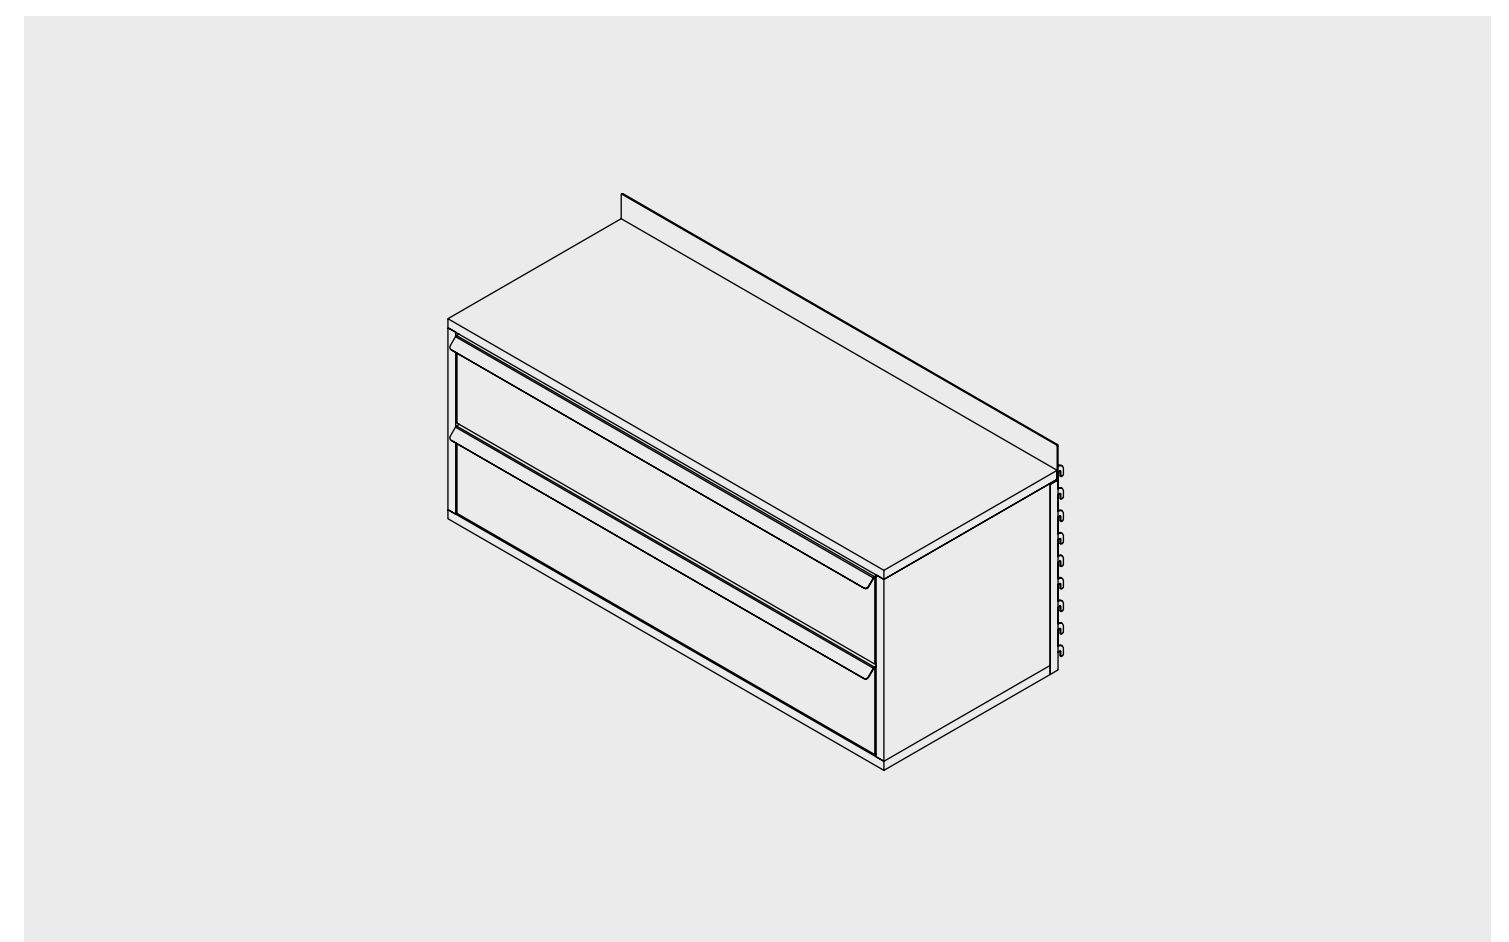

Dimensions	[mm]	[inch]
Width	1007	39.65
Depth	402	15.83
Height	450	17.72
Weight	[kg]	[lbs]
Weight	23.5	51.79
Max. load	20	44.08

Two-drawer cabinet

Available colors

Dimensions	[mm]	[inch]
Width	1007	39.65
Depth	402	15.83
Height	450	17.72
Weight	[kg]	[lbs]
Weight	38.5	62.81
Max. load	20	44.08