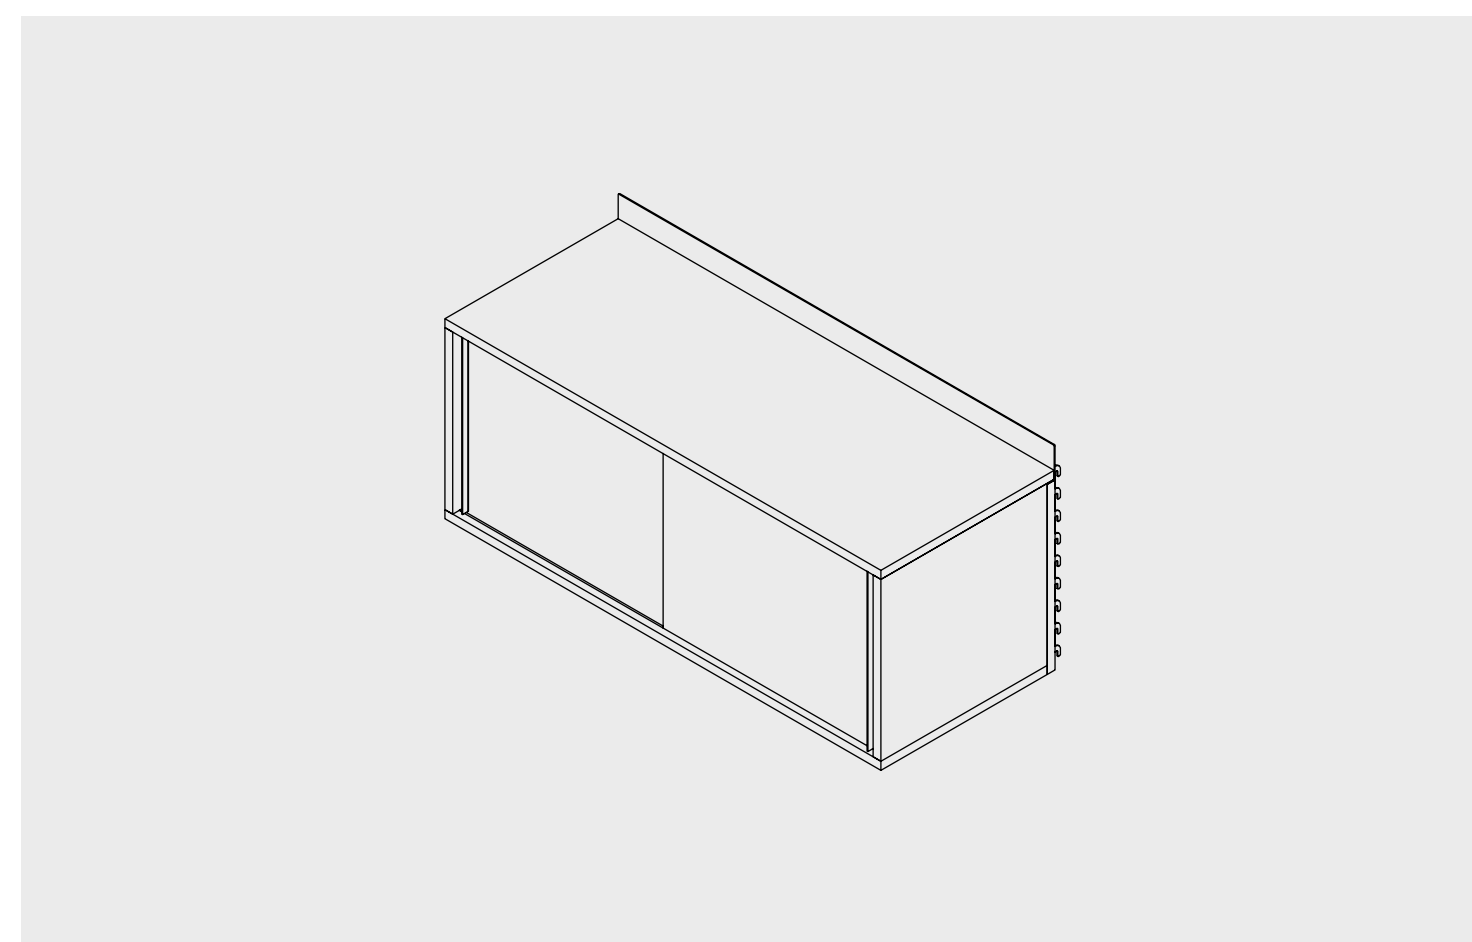

Available colors

Dimensions	[mm]	[inch]
Width	1007	39.65
Depth	402	15.83
Height	450	17.72
Weight	[kg]	[lbs]
Weight	34	74.94
Max. load	20	44.08

Sliding door cabinet