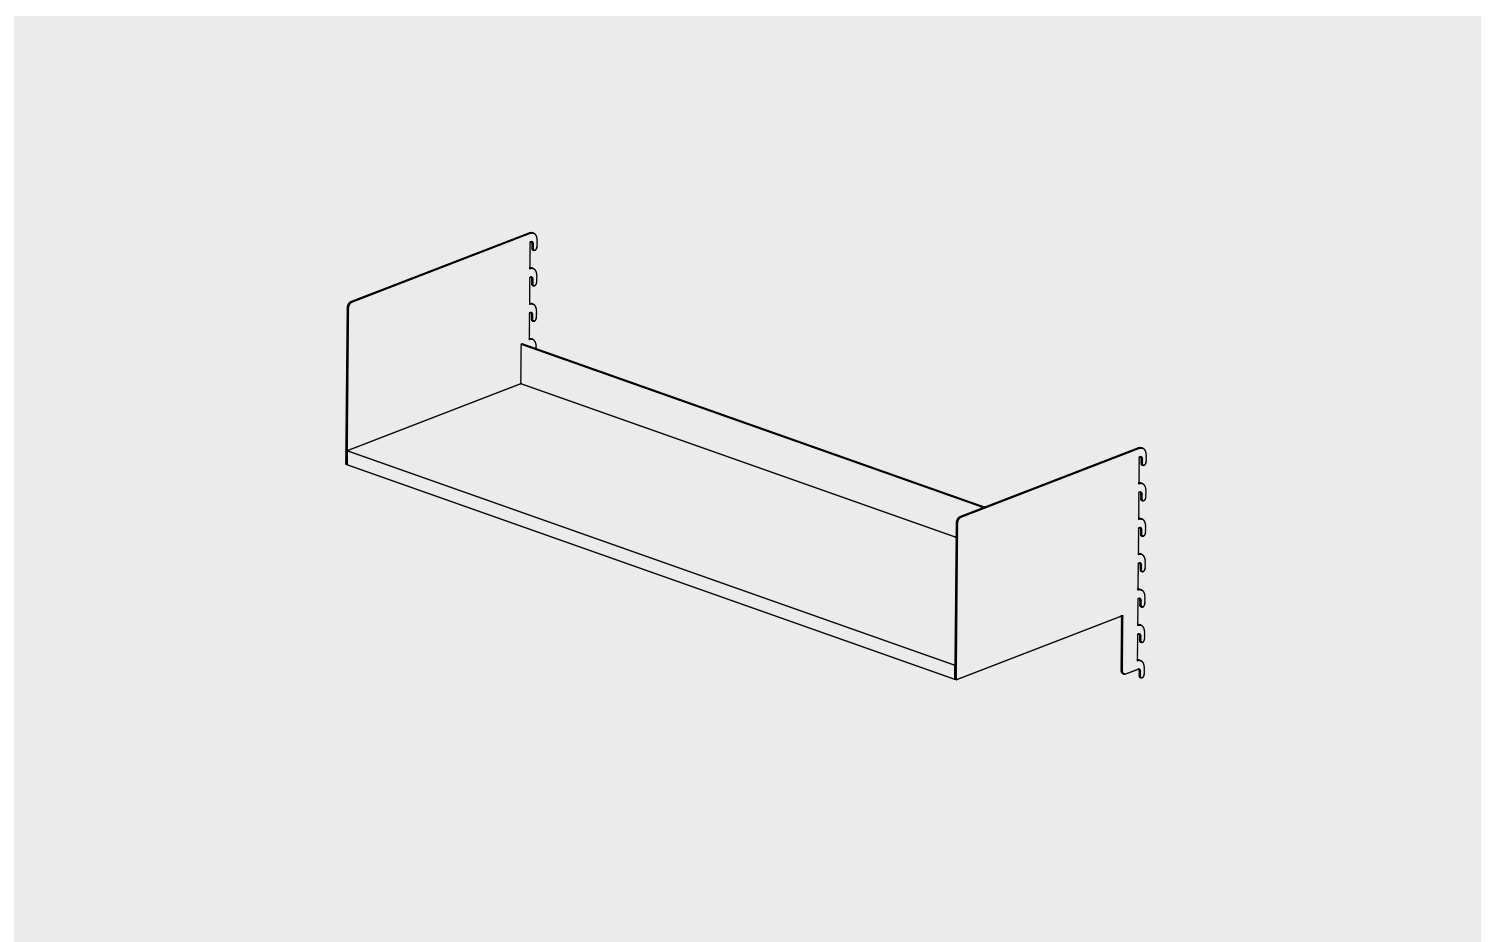

Available colors

Dimensions	[mm]	[inch]
Width	987.4	38.87
Depth	326	12.83
Height	159	6.26
Weight	[kg]	[lbs]
Weight	5	11.02
Max. load	6	13.22

Deep shelf with bookends