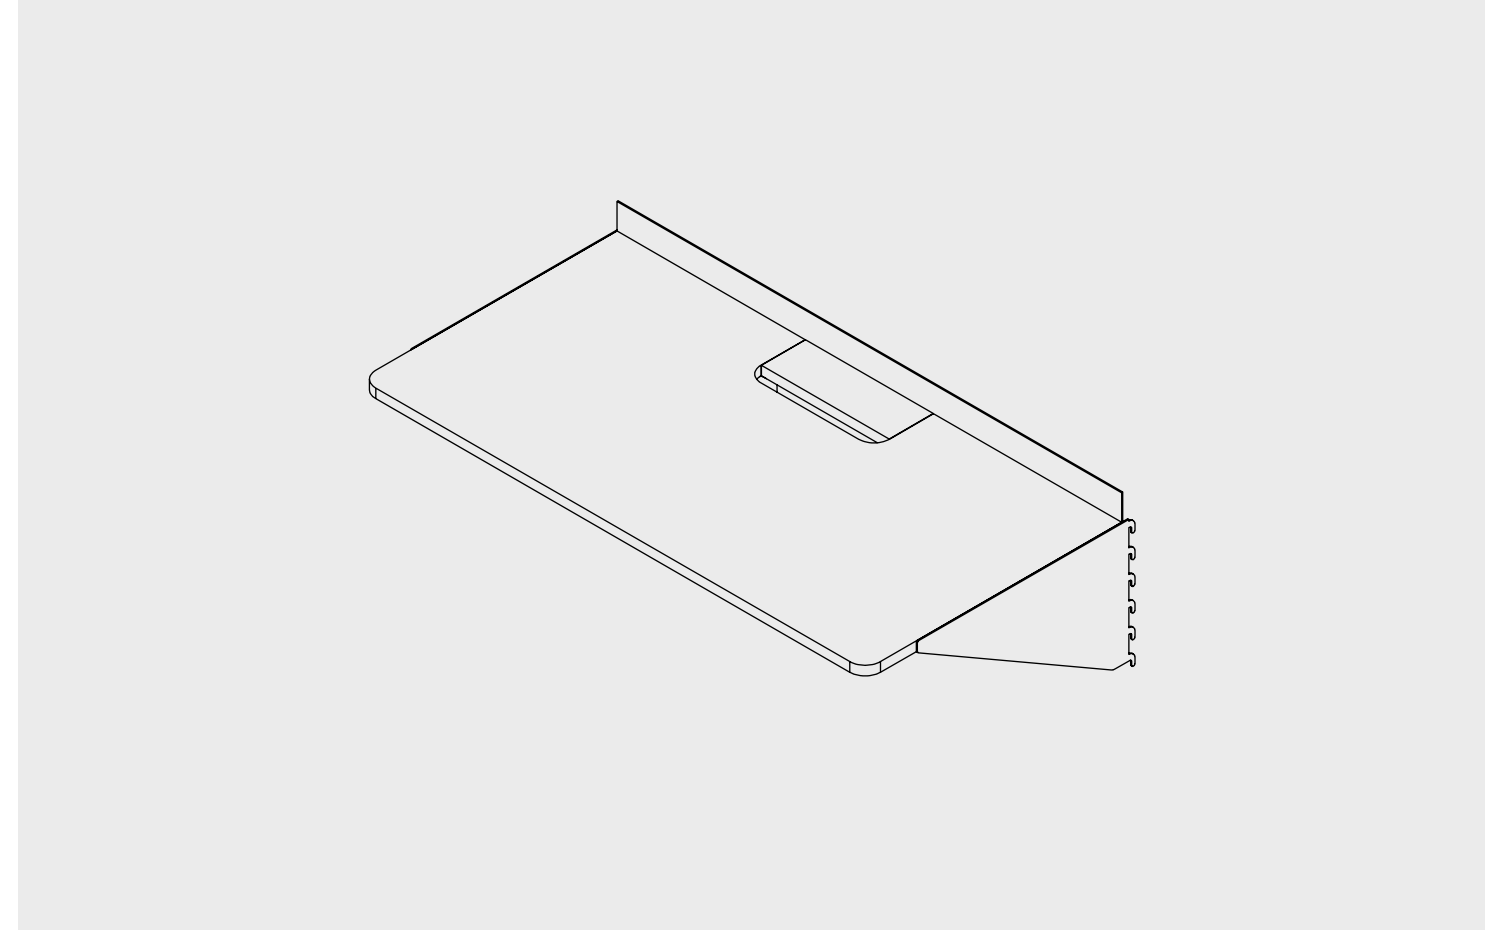

Available colors

Dimensions	[mm]	[inch]
Width	900	35.43
Depth	1080.8	42.55
Height	1018	40.08
Weight	[kg]	[lbs]
Weight	TBA	TBA
Max. load	40	88.16

Low table for 3-5 people

Available colors

Dimensions	[mm]	[inch]
Width	1650	64.96
Depth	1080.8	42.55
Height	798	31.42
Weight	[kg]	[lbs]
Weight	TBA	TBA
Max. load	40	88.16

High table for 3-5 people

Available colors

Dimensions	[mm]	[inch]
Width	1650	64.96
Depth	1080.8	42.55
Height	1018	40.08
Weight	[kg]	[lbs]
Weight	TBA	TBA
Max. load	40	88.16

Desk

Available colors

Dimensions	[mm]	[inch]
Width	985.5	38.80
Depth	502	19.88
Height	239	9.41
Weight	[kg]	[lbs]
Weight	11.5	25.35
Max. load	20	44.08

Accessories

Whiteboard

Available colors

Dimensions	[mm]	[inch]
Width	986.6	38.84
Depth	56	2.20
Height	1037	40.83
Weight	[kg]	[lbs]
Weight	11.2	24.68

Display rail

Available colors

Dimensions	[mm]	[inch]
Width	838	32.99
Depth	-	-
Height	55	2.17
Weight	[kg]	[lbs]
Weight	1.5	3.31

Magnet

Available colors

Dimensions	[mm]	[inch]
Width	40	1.57
Depth	-	-
Height	9	0.35

Central TV hanger

VEESA 100x100/200x200/200x100/300x300 standards

Available colors

Dimensions	[mm]	[inch]
Width	380	14.96
Depth	28	1.10
Height	486	19.13
Weight	[kg]	[lbs]
Weight	-	-
Max. load	50	110.23