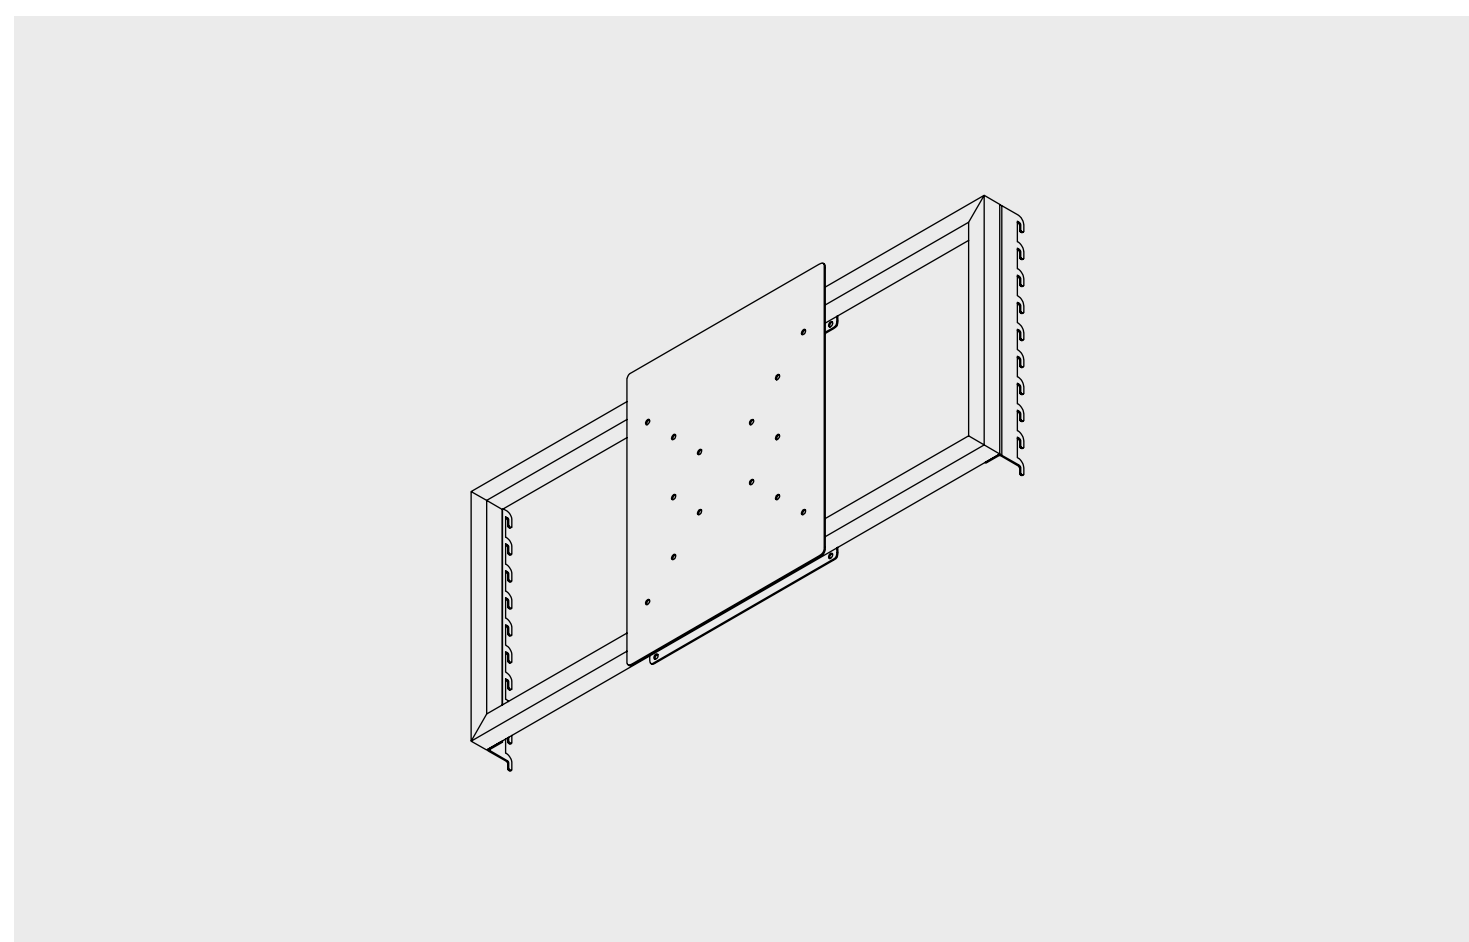

Dimensions	[mm]	[inch]
Width	100	3.94
Depth	-	-
Height	103	4.06

Phone holder

Available colors

Dimensions	[mm]	[inch]
Width	63	2.48
Depth	-	-
Height	136	5.35

Wall hook

Available colors

Dimensions	[mm]	[inch]
Width	24	0.94
Depth	-	-
Height	67	2.64

Magnet

Available colors

Dimensions	[mm]	[inch]
Width	40	1.57
Depth	-	-
Height	9	0.35

Central TV hanger

VEESA 100x100/200x200/200x100/300x300 standards

Available colors

Dimensions	[mm]	[inch]
Width	380	14.96
Depth	28	1.10
Height	486	19.13
Weight	[kg]	[lbs]
Weight	-	-
Max. load	50	110.23

One profile TV hanger

VEESA 100x100/200x200/200x100/300x300 standards

Available colors

Dimensions	[mm]	[inch]
Width	987.5	38.88
Depth	80.3	3.16
Height	486	19.13
Weight	[kg]	[lbs]
Weight	-	-
Max. load	50	110.23