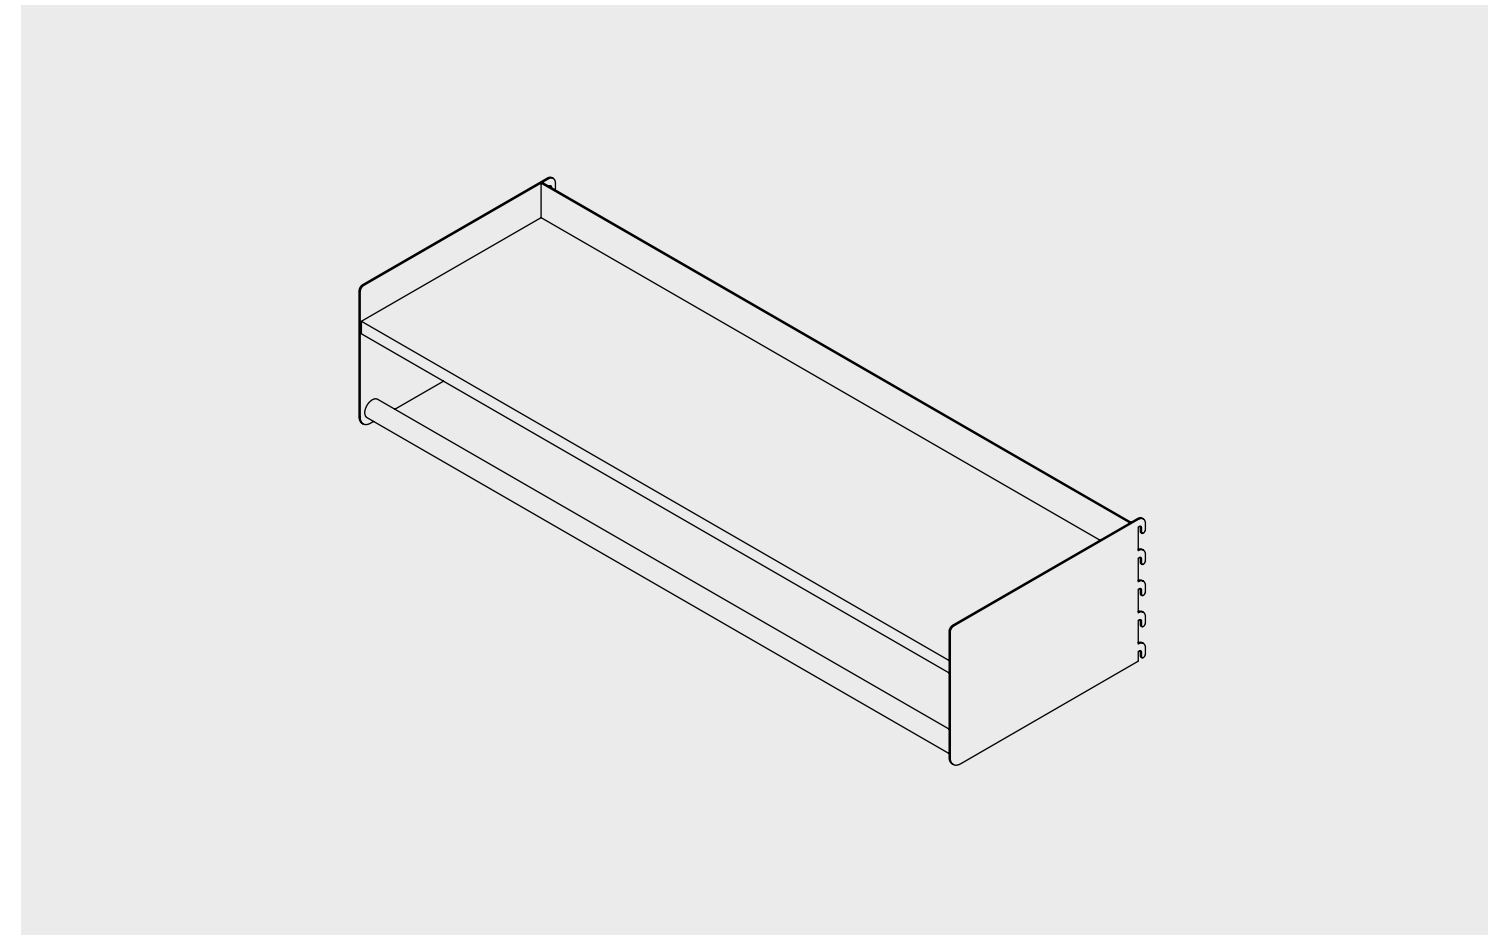

Dimensions	[mm]	[inch]
Width	987.4	38.87
Depth	326	12.83
Height	281	11.06
Weight	[kg]	[lbs]
Weight	6	13.22
Max. load	10	22.04

Deep shelf with rail

Available colors

Dimensions	[mm]	[inch]
Width	987.4	38.87
Depth	314	12.36
Height	205	8.07
Weight	[kg]	[lbs]
Weight	8	17.63
Max. load	10	22.04