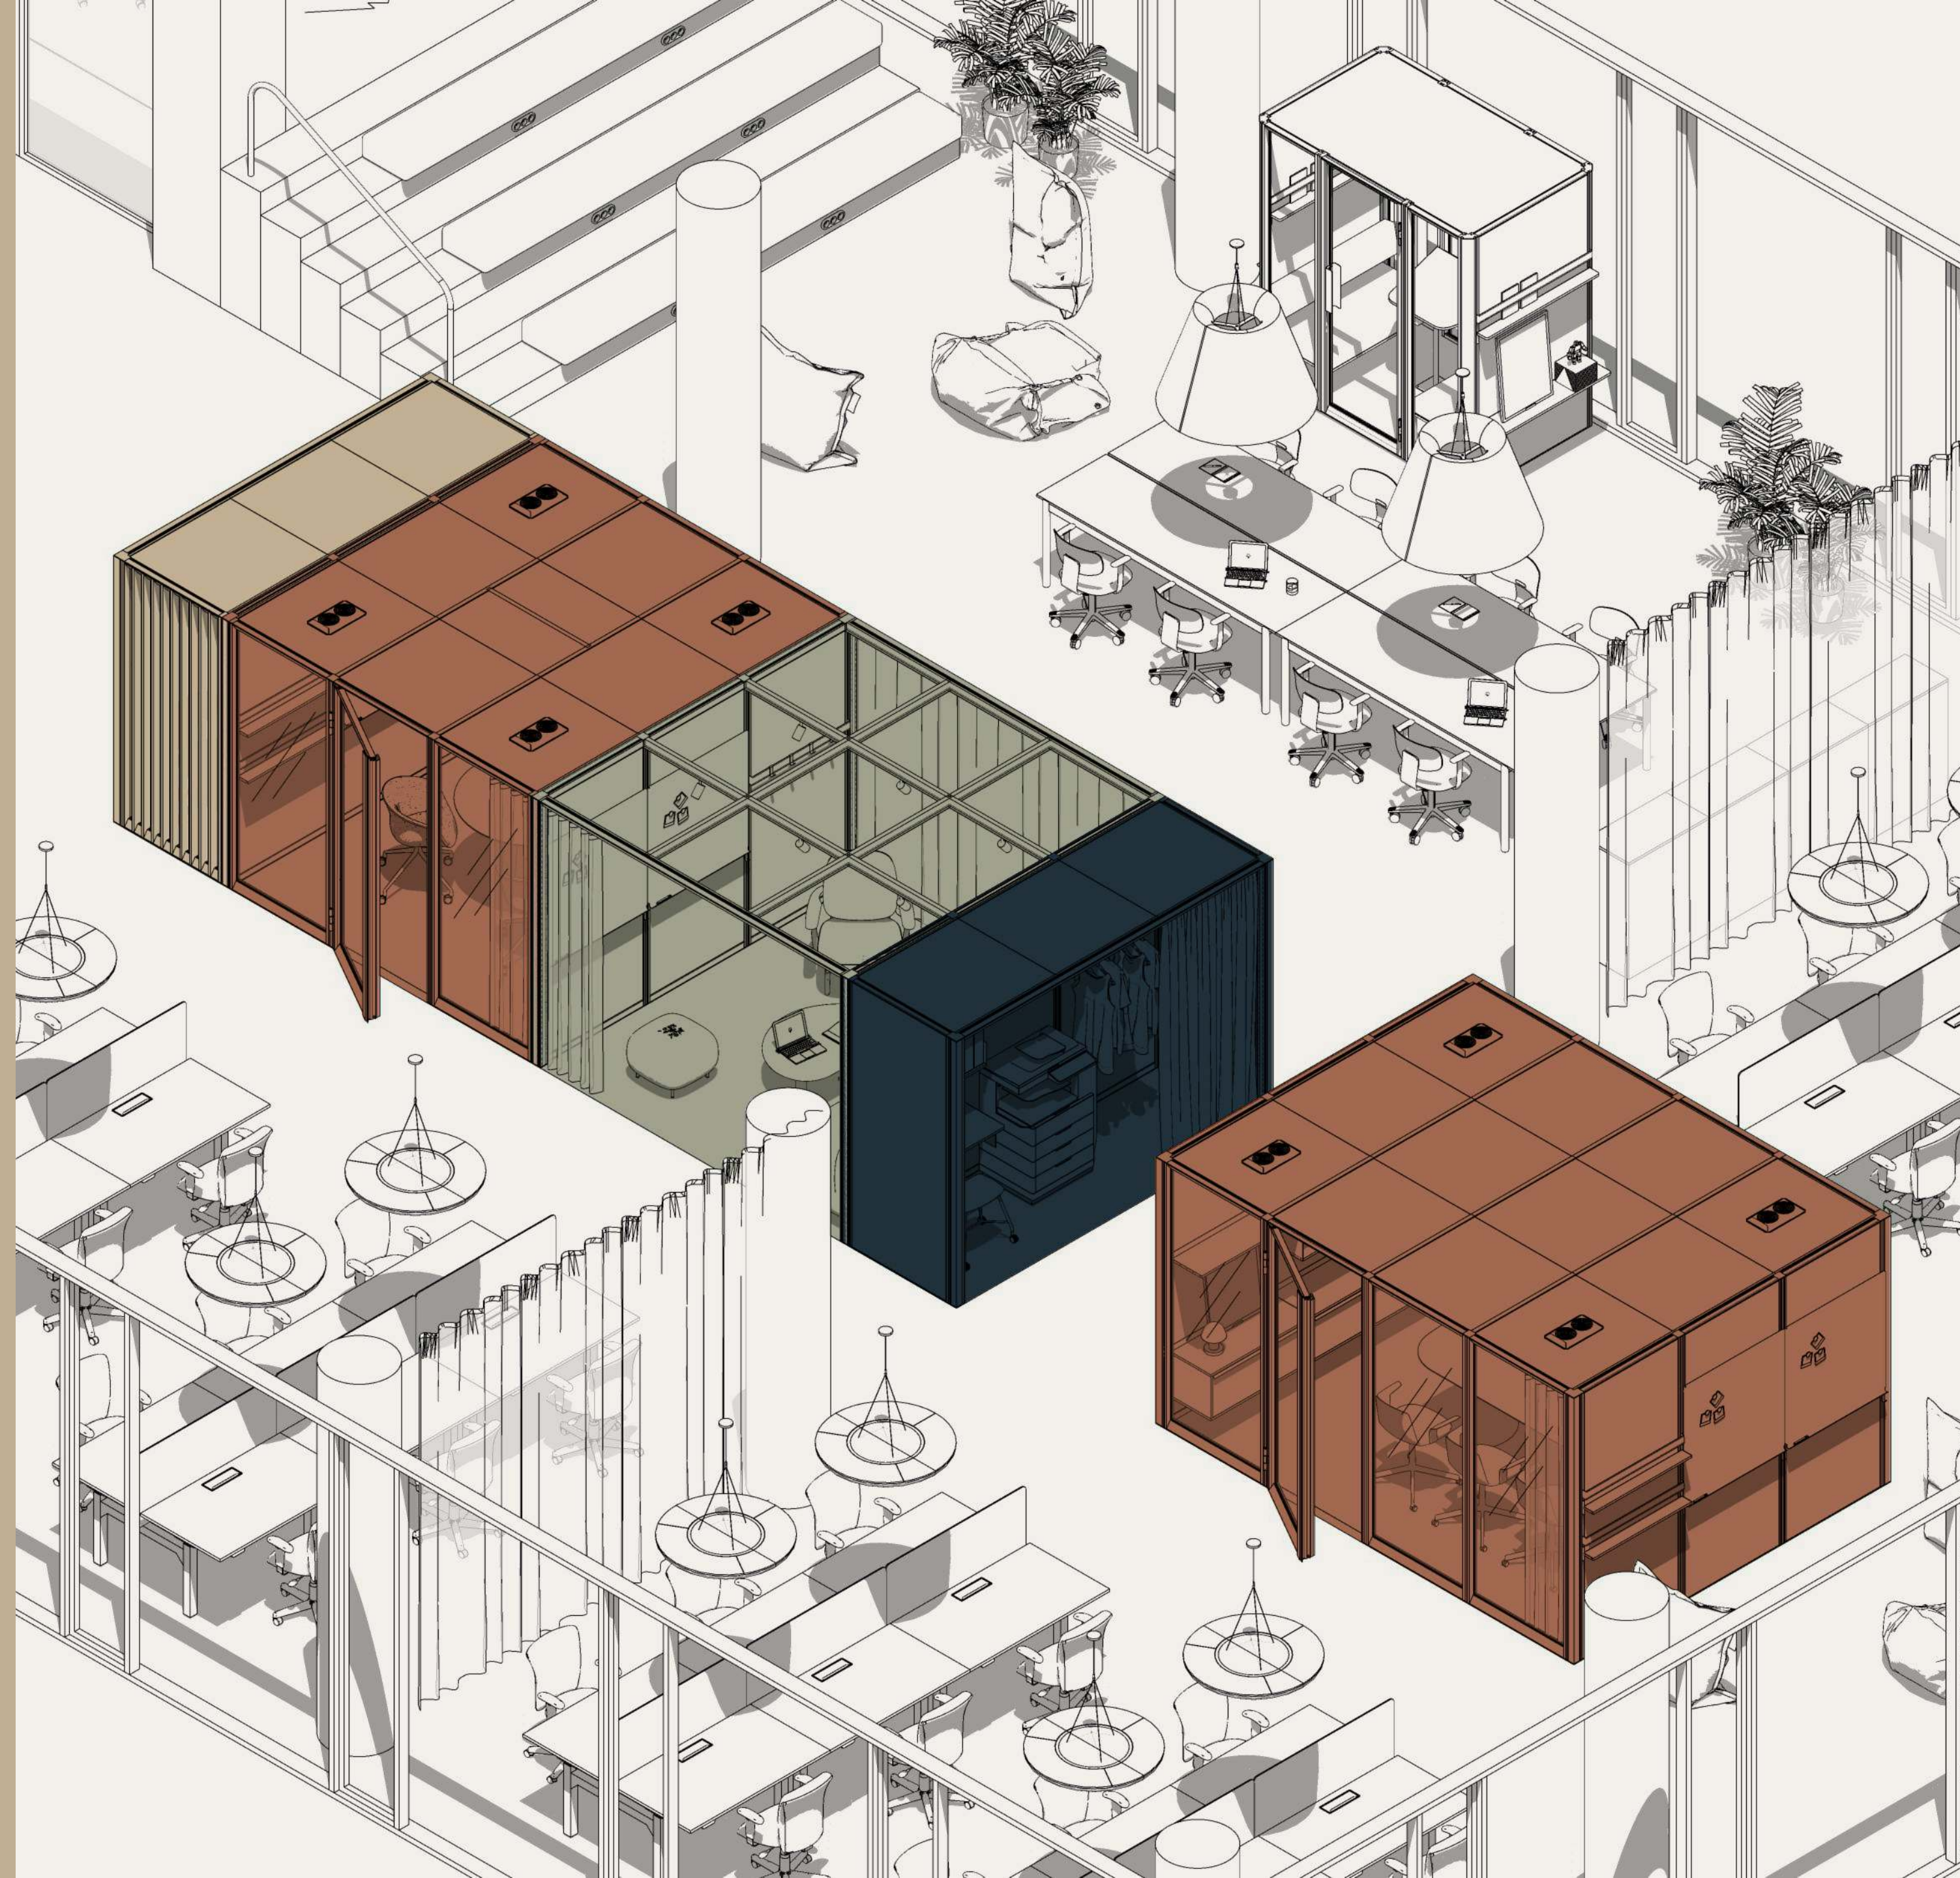

MUTE.

OmniRoom

OmniRoom | MUTE.

The game-changing modular room-in-room system. A new level of comfort and flexibility.

The most complex and flexible office system

Countless ways of arranging employees' comfort.
Mix, arrange and rearrange easily to build a flexible,
human-centered workspace.

Ultimately comprehensive

From space dividers, to small free-standing rooms, to big multi-functional hubs. OmniRoom can serve any office purpose.

Modular to its core

Room 

Open room 

Mutlifunctional hub 

The room for every office task