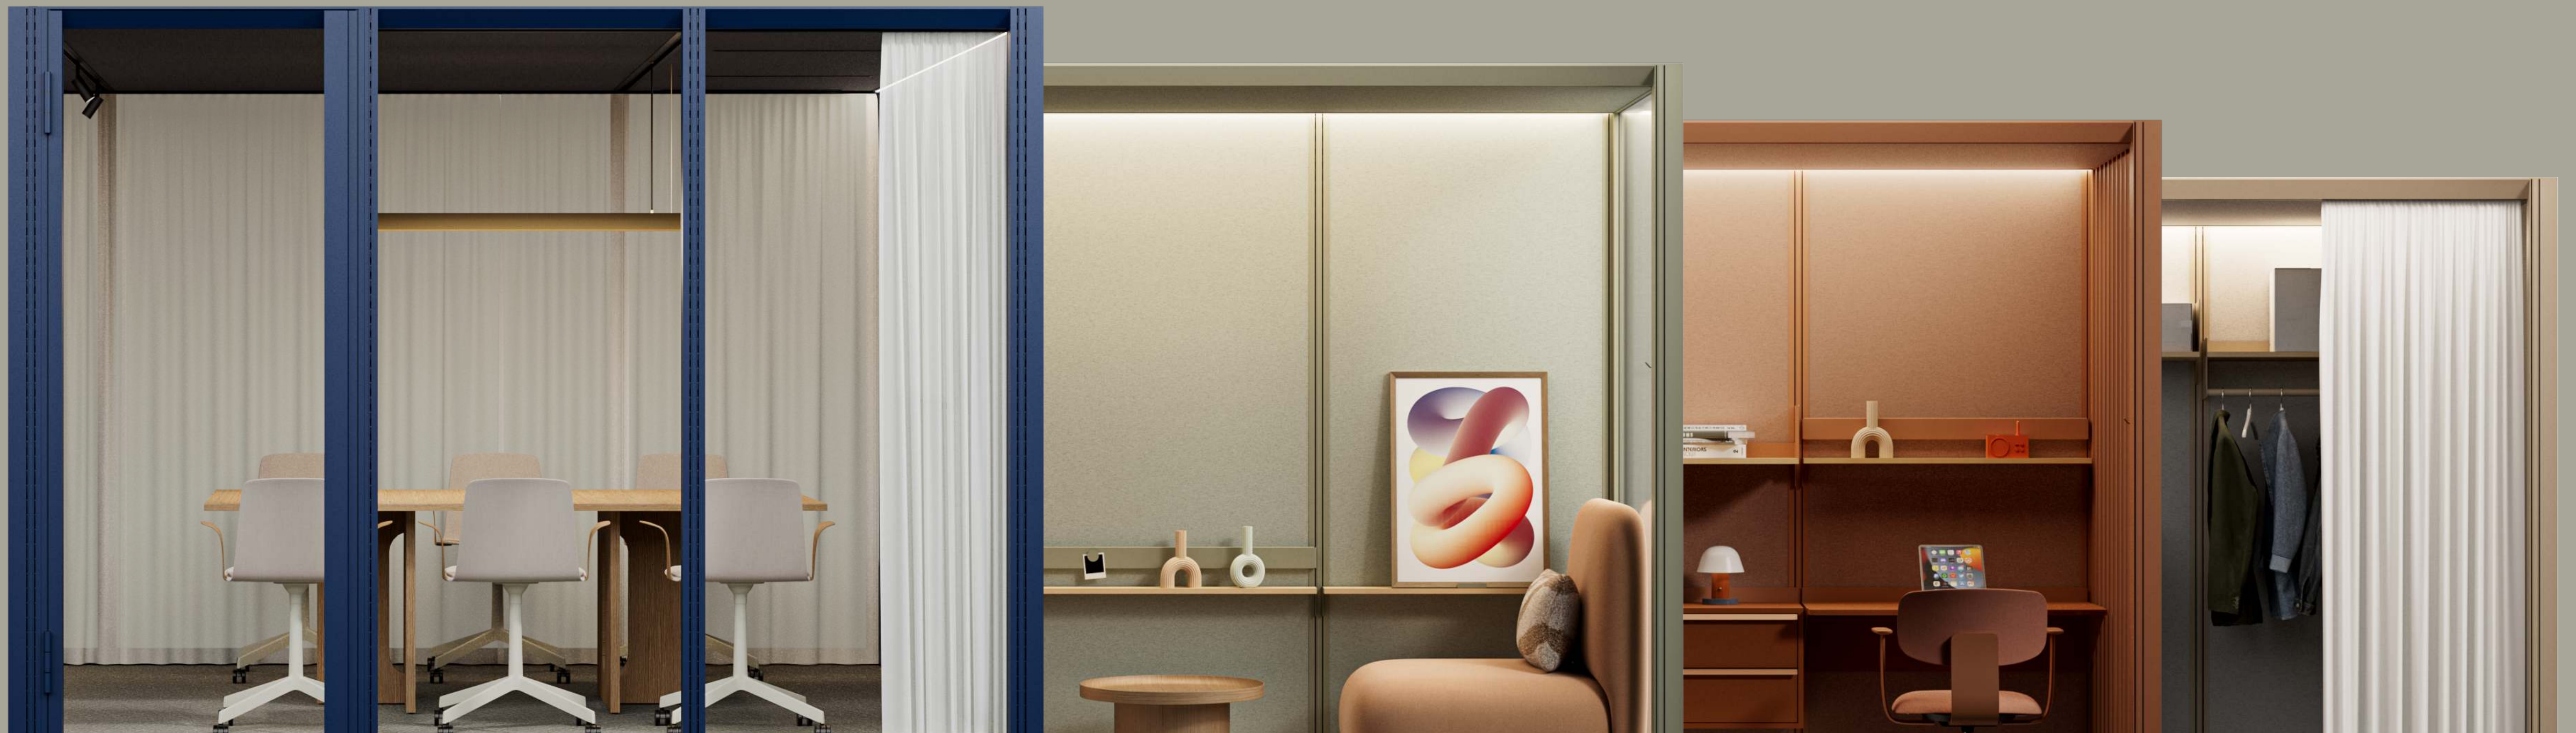

MUTE.

OmniRoom

OmniRoom | MUTE.

The game-changing modular room-in-room system. A new level of comfort and flexibility.

The most complex and flexible office system

Countless ways of arranging employees' comfort.
Mix, arrange and rearrange easily to build a flexible,
human-centered workspace.

Ultimately comprehensive

From space dividers, to small free-standing rooms, to big multi-functional hubs. OmniRoom can serve any office purpose.

Modular to its core

Room 

Open room 

Mutlifunctional hub 

The room for every office task