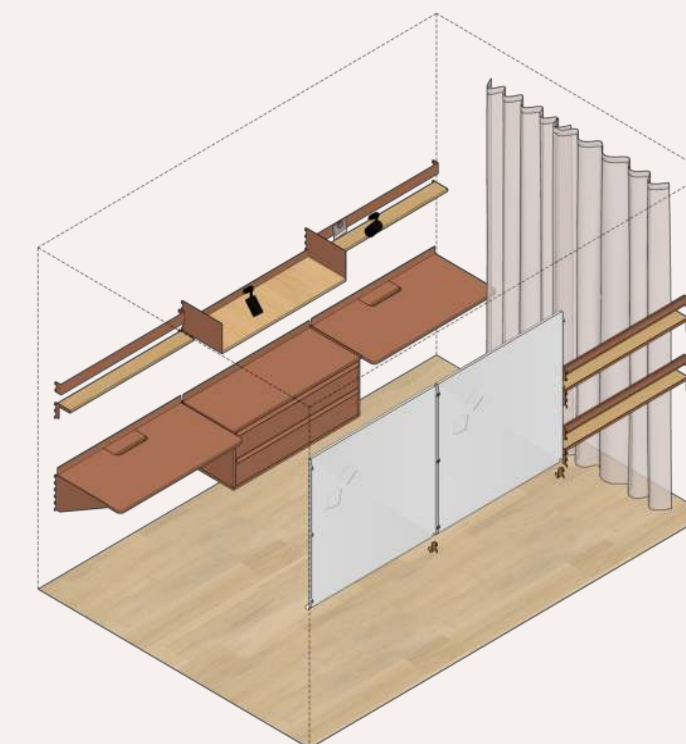

Choose from 100+ ready-to-use rooms of different functions and sizes. Designed by architects. Based on real office floorplans.

Meet

32 ready-to-use meeting spaces with wall-mounted shelves and cabinets

Work

23 ready-to-use workstations for sitting and standing; personal spaces or hot desks

Lounge

16 configurations for chill out areas that prioritize comfort and relaxation

Support

6 complementary rooms, essential to office management, incl. cloakroom and copy point

Complete room

Work 2x3 p2.v1.C

1. Construction

2. System furniture and accessories

3. Third party fit-out

OmniRoom Furniture Set

Shelves

Cabinets

Desks & displays

Wall-mounted system of furniture

Every element can be hung on any wall
and at any height for unprecedented
accessibility and simplicity.

Plug & play

Freestanding

Build anywhere with no disturbance to the building.